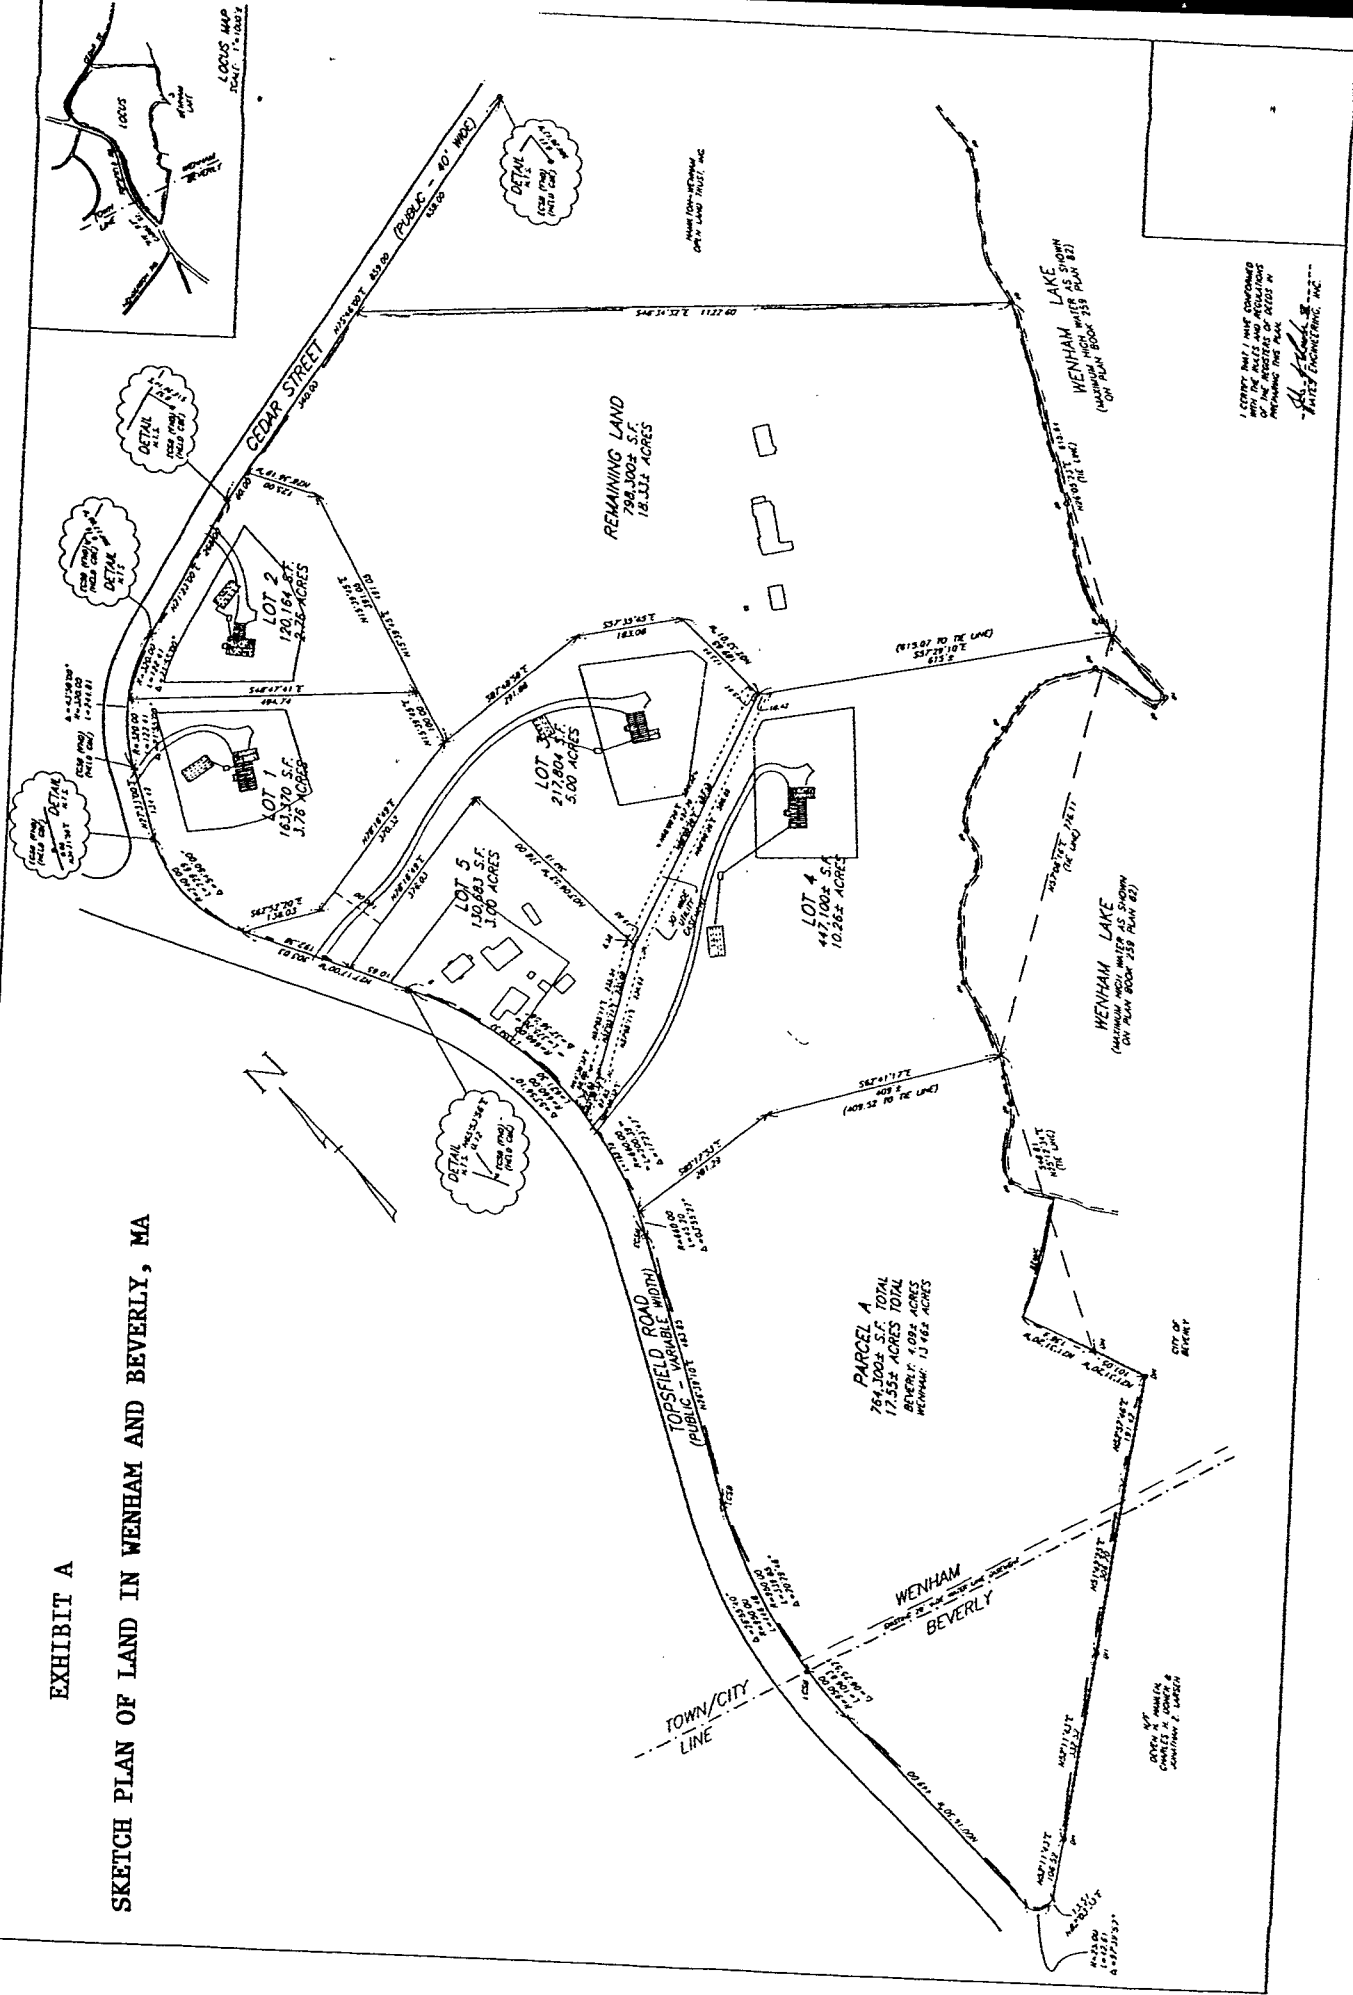

EXHIBIT A

SKETCH PLAN OF LAND IN WENHAM AND BEVERLY, MA

WENHAM LAKE
 WENHAM LAKE AS SHOWN
 (MAXIMUM HIGH WATER AS SHOWN
 ON PLAN BOOK 257 PLAN 82)

PARCEL A
 764,300 S.F. TOTAL
 17.55 ACRES TOTAL
 BEVERLY: 4.02 ACRES
 WENHAM: 13.53 ACRES

REMAINING LAND
 208,300 S.F.
 4.76 ACRES

CHARLES H. JONES &
 JONATHAN J. LASKA